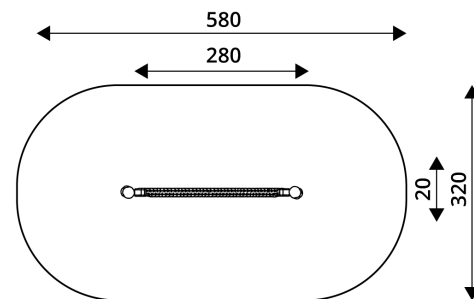

WIN PLAY ROBINIA RB1258

PLAYGROUND EQUIPMENT

Device Specifications	
Safety zone	16,6 m ²
Length	280 cm
Width	20 cm
Total height	40 cm
Free fall height	< 60 cm
Age area	3-14 years
In accordance with EN standard	1176-1:2017
Weight of the heaviest part [kg]	33 kg
Dimension of the biggest part [cm]	140x18x18
Availability of spare parts	Yes

Minimal space

MATERIAL SPECIFICATION

- Construction made of Robinia - very durable acacia wood with a diameter of ~ 18 cm without sharp edges, resistant to weather conditions,
- Certified, solid polypropylene rope 140 x 140 mm,
- Screws covered with plastic caps or stainless steel screws.

ADDITIONAL COMMENTS

- equipment intended for public playgrounds,
- equipment has a certificate issued by an accredited entity or a declaration of conformity,
- no sharp edges or chinks that would pose a danger of jimmieing the head, fingers or any other body parts,
- anchoring on flat surface, 100 cm deep,
- render is for reference only, the actual appearance of the equipment and its color may vary.

SURFACES

Due to the free fall height of the equipment, the EN 1176-1:2017 standard allows the following surfaces: turf/ soil (A,B,C), sand with minimal layer thickness of 30 cm (A,C), synthetic material approved for free fall of 0,60 m.