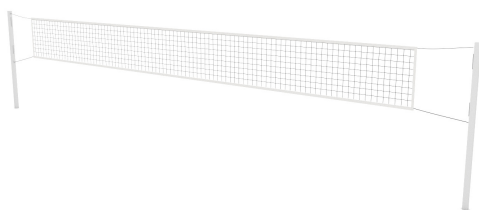

Product technical sheet

ARENA 2441

Product data

Length	1135 cm
Width	10 cm
Total height	260 cm
Age group	3+ years
In accordance with norm EN	15312:2007+A1:2010
Dimensions of the largest part	353 cm
Availability of spare parts	YES

Data is subject to change without prior notice.

Material specification

- Stainless steel screws and/or screws covered with plastic caps,
- Safe end caps on top of the structure made of rubber or polypropylene,

Additional information

- Generally available equipment for practicing many sports; equipment adapted for the disabled;
- equipment has a certificate issued by an accredited entity or a declaration of conformity;
- no sharp edges or chinks that would pose a danger of jimmie the head, fingers or any other body parts;
- anchoring on flat surface, 80/100 cm deep;
- render is for reference only, the actual appearance of the equipment and its color may vary;