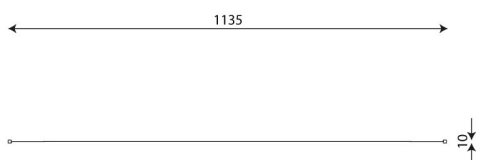

Product technical sheet

ARENA 2441

Product data

Length	1135 cm
Width	10 cm
Total height	260 cm
Age group	3+ years
In accordance with norm EN	15312:2007+A1:2010
Dimensions of the largest part	353 cm
Availability of spare parts	YES

Data is subject to change without prior notice.

Material specification

- Stainless steel screws and/or screws covered with plastic caps,
- Safe end caps on top of the structure made of rubber or polypropylene,

Additional information

- Generally available equipment for practicing many sports; equipment adapted for the disabled;
- equipment has a certificate issued by an accredited entity or a declaration of conformity;
- no sharp edges or chinks that would pose a danger of jimmie the head, fingers or any other body parts;
- anchoring on flat surface, 80/100 cm deep;
- render is for reference only, the actual appearance of the equipment and its color may vary;

Guarantee

30

30 year guarantee - Structural strength of steel and stainless steel components

15

15 year guarantee - Structural failure of steel and stainless steel, for dynamic equipment

10

10 year guarantee - Structural failure of high density polyethylene and high pressure laminates components

5

5 year guarantee - Corrosion of stainless steel and hot dip galvanized and powder coated components; against bark beetles and rot in case of wooden structural elements

Detailed information in the guarantee card

WIN PLAY GROUP

Add: Building E, Wisniowy Business Park, Ul Ilzecka 26, 02-135, Warsaw, Poland

Tel : +48 221 530 191

Email: info@playground.com.pl