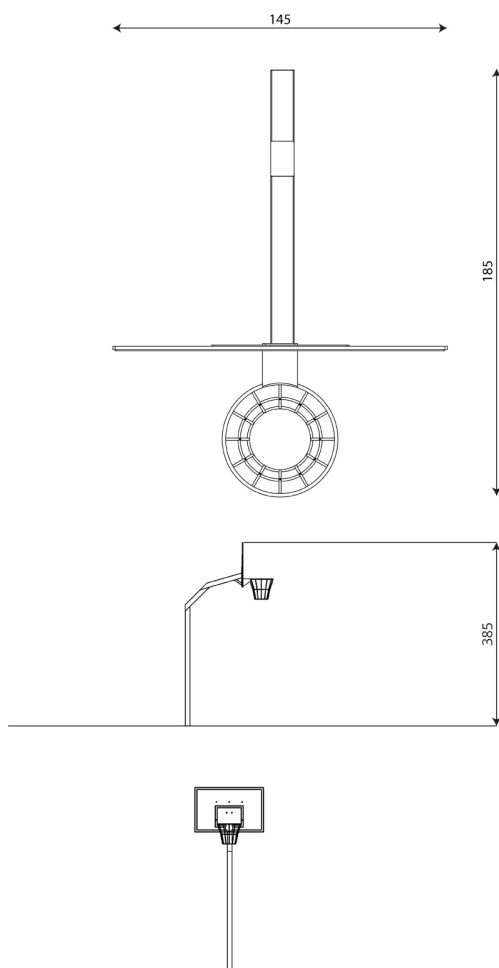

Guarantee

30

30 year guarantee - Structural strength of steel and stainless steel components

15

15 year guarantee - Structural failure of steel and stainless steel, for dynamic equipment

10

10 year guarantee - Structural failure of high density polyethylene and high pressure laminates components

5

5 year guarantee - Corrosion of stainless steel and hot dip galvanized and powder coated components; against bark beetles and rot in case of wooden structural elements

Detailed information in the guarantee card

WIN PLAY GROUP

Add: Building E, Wisniowy Business Park, Ul Ilzecka 26, 02-135, Warsaw, Poland

Tel : +48 221 530 191

Email: info@playground.com.pl