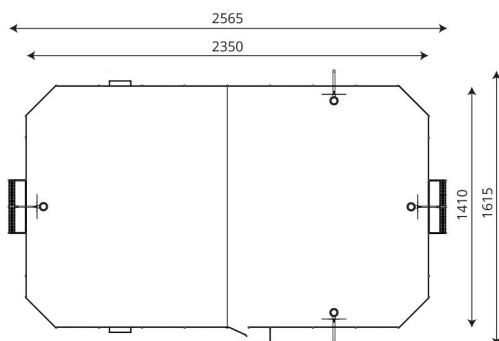

Material specification

- Stainless steel screws and/or screws covered with plastic caps,
- Safe end caps on top of the structure made of rubber or polypropylene,

Additional information

- Generally available equipment for practicing many sports; equipment adapted for the disabled;
- equipment has a certificate issued by an accredited entity or a declaration of conformity;
- no sharp edges or chinks that would pose a danger of jimmie the head, fingers or any other body parts;
- anchoring on flat surface, 80/70/60 cm deep;
- render is for reference only, the actual appearance of the equipment and its color may vary;