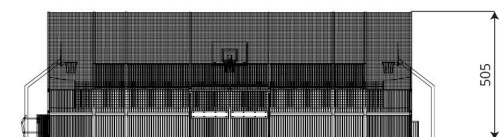

Guarantee

30

30 year guarantee - Structural strength of steel and stainless steel components

15

15 year guarantee - Structural failure of steel and stainless steel, for dynamic equipment

10

10 year guarantee - Structural failure of high density polyethylene and high pressure laminates components

5

5 year guarantee - Corrosion of stainless steel and hot dip galvanized and powder coated components; against bark beetles and rot in case of wooden structural elements

Detailed information in the guarantee card

WIN PLAY GROUP

Add: Building E, Wisniowy Business Park, Ul Ilzecka 26, 02-135, Warsaw, Poland

Tel : +48 221 530 191

Email: info@playground.com.pl