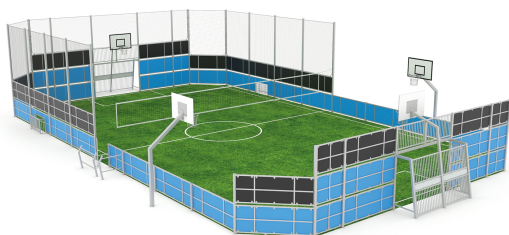

### Product data

Length	2565 cm
Width	1615 cm
Total height	505 cm
Age group	3+ years
In accordance with norm EN	15312:2007+A1:2010
Weight of the heaviest part	45 kg
Dimensions of the largest part	564 cm
Availability of spare parts	YES