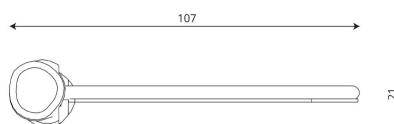

WIN PLAY WORKOUT RB2399

WORKOUT EQUIPMENT

Device Specifications	
Lenght	107 cm
Width	21 cm
Total height	213 cm

Minimal space

MATERIAL SPECIFICATION

- Construction made of Robinia - very durable acacia wood with a diameter of ~ 22 cm without sharp edges, resistant to weather conditions,
- Stainless steel bar,
- Stainless steel and/or galvanized steel screws,
- Board made of durable, anti-slip and waterproof HPL plate.

ADDITIONAL COMMENTS

- device intended for public outdoor gyms;
- anchoring on flat surface, 80 cm deep;
- render is for reference only, the actual appearance of the equipment and its color may vary;