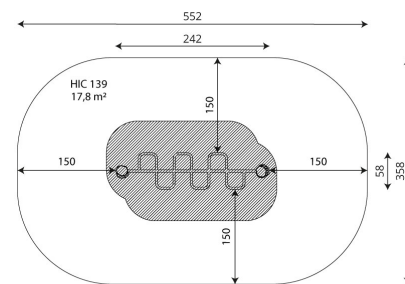

WIN PLAY WORKOUT RB2315

WORKOUT EQUIPMENT

Device Specifications	
Safety zone	17,8 m ²
Length	242 cm
Width	58 cm
Total height	250 cm
Free fall height	139 cm
Age range	14+ years
In accordance with EN standard	16630:2015
Weight of the heaviest part [kg]	79
Dimension of the biggest part [cm]	18x18x340
Availability of spare parts	Yes

Minimal space

MATERIAL SPECIFICATION

- Construction made of Robinia - very durable acacia wood with a diameter of ~ 18 cm without sharp edges, resistant to weather conditions,
- Stainless steel handles and bars,
- Stainless steel and/or galvanized steel screws,
- Aluminum plate with exercise instructions, screwed to HDPE.

ADDITIONAL COMMENTS

- device intended for public outdoor gyms;
- equipment has a certificate issued by an accredited entity or a declaration of conformity;
- no sharp edges or chinks that would pose a danger of jimmieing the head, fingers or any other body parts;
- anchoring on flat surface, 100 cm deep;
- render is for reference only, the actual appearance of the equipment and its color may vary;

SURFACES

Due to the free fall height of the equipment, the EN 16630:2015 standard allows the following surfaces: sand with minimal layer thickness of 30 cm (A,C), synthetic material approved for free fall of 1,39 m.