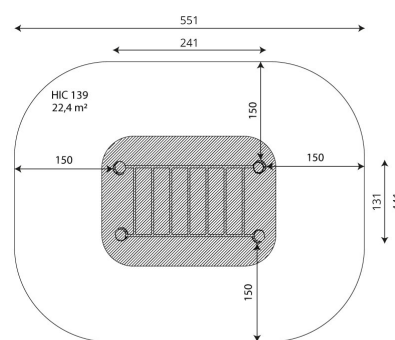

WIN PLAY WORKOUT RB2314

WORKOUT EQUIPMENT

Win play

Device Specifications	
Safety zone	22,4 m ²
Length	241 cm
Width	131 cm
Total height	250 cm
Free fall height	139 cm
Age range	14+ years
In accordance with EN standard	16630:2015
Weight of the heaviest part [kg]	79
Dimension of the biggest part [cm]	18x18x340
Availability of spare parts	Yes

Minimal space

MATERIAL SPECIFICATION

- Construction made of Robinia - very durable acacia wood with a diameter of ~ 18 cm without sharp edges, resistant to weather conditions,
- Stainless steel handles and bars,
- Stainless steel and/or galvanized steel screws,
- Aluminum plate with exercise instructions, screwed to HDPE.

ADDITIONAL COMMENTS

- device intended for public outdoor gyms;
- equipment has a certificate issued by an accredited entity or a declaration of conformity;
- no sharp edges or chinks that would pose a danger of jimmieing the head, fingers or any other body parts;
- anchoring on flat surface, 80 cm deep;
- render is for reference only, the actual appearance of the equipment and its color may vary;

SURFACES

Due to the free fall height of the equipment, the EN 16630:2015 standard allows the following surfaces: sand with minimal layer thickness of 30 cm (A,C), synthetic material approved for free fall of 1,39 m.