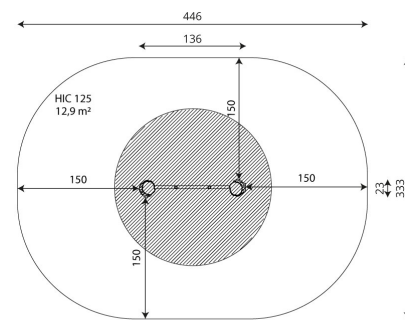

WIN PLAY WORKOUT RB2313

WORKOUT EQUIPMENT

Device Specifications	
Safety zone	12,9 m ²
Lenght	136 cm
Width	23 cm
Total height	250 cm
Free fall height	125 cm
Age range	14+ years
In accordance with EN standard	16630:2015
Weight of the heaviest part [kg]	79
Dimension of the biggest part [cm]	18x18x340
Availability of spare parts	Yes

Minimal space

MATERIAL SPECIFICATION

- Construction made of Robinia - very durable acacia wood with a diameter of ~ 18 cm without sharp edges, resistant to weather conditions,
- Stainless steel bars,
- Stainless steel and/or galvanized steel screws,
- Aluminum plate with exercise instructions, screwed to HDPE,
- Stainless steel handles with calibrated stainless steel chains, preventing fingers entrapment.

ADDITIONAL COMMENTS

- device intended for public outdoor gyms;
- equipment has a certificate issued by an accredited entity or a declaration of conformity;
- no sharp edges or chinks that would pose a danger of jimming the head, fingers or any other body parts;
- anchoring on flat surface, 100 cm deep;
- render is for reference only, the actual appearance of the equipment and its color may vary;

SURFACES

Due to the free fall height of the equipment, the EN 16630:2015 standard allows the following surfaces: sand with minimal layer thickness of 30 cm (A,C), synthetic material approved for free fall of 1,25 m.