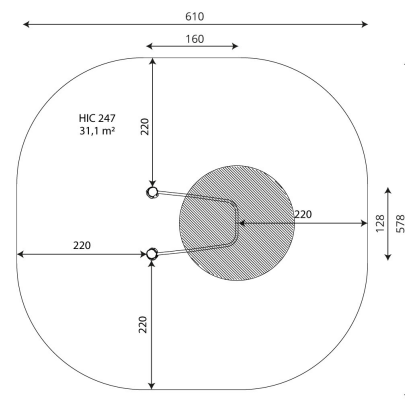

WIN PLAY WORKOUT RB2311

WORKOUT EQUIPMENT

Device Specifications	
Safety zone	31,1 m <sup>2</sup>
Length	160 cm
Width	128 cm
Total height	347 cm
Free fall height	247 cm
Age range	14+ years
In accordance with EN standard	16630:2015
Weight of the heaviest part [kg]	32
Dimension of the biggest part [cm]	4x4x450
Availability of spare parts	Yes

Minimal space

MATERIAL SPECIFICATION

- Construction made of Robinia - very durable acacia wood with a diameter of ~ 18 cm without sharp edges, resistant to weather conditions,
- Stainless steel handles,
- Stainless steel and/or galvanized steel screws,
- Aluminum plate with exercise instructions, screwed to HDPE.

ADDITIONAL COMMENTS

- device intended for public outdoor gyms;
- equipment has a certificate issued by an accredited entity or a declaration of conformity;
- no sharp edges or chinks that would pose a danger of jimmieing the head, fingers or any other body parts;
- anchoring on flat surface, 100 cm deep;
- render is for reference only, the actual appearance of the equipment and its color may vary;

SURFACES

Due to the free fall height of the equipment, the EN 16630:2015 standard allows the following surfaces: sand with minimal layer thickness of 40 cm (A), synthetic material approved for free fall of 2,47 m.