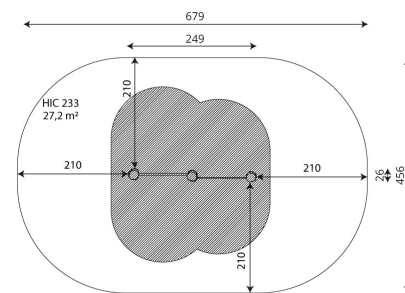

WIN PLAY WORKOUT RB2308

WORKOUT EQUIPMENT

Device Specifications	
Safety zone	27,2 m ²
Length	249 cm
Width	26 cm
Total height	250 cm
Free fall height	233 cm
Age range	14+ years
In accordance with EN standard	16630:2015
Weight of the heaviest part [kg]	79
Dimension of the biggest part [cm]	18x18x340
Availability of spare parts	Yes

Minimal space

MATERIAL SPECIFICATION

- Construction made of Robinia - very durable acacia wood with a diameter of ~ 18 cm without sharp edges, resistant to weather conditions,
- Stainless steel handles,
- Stainless steel and/or galvanized steel screws,
- Aluminum plate with exercise instructions, screwed to HDPE,
- Board made of durable, anti-slip and waterproof HPL plate.

ADDITIONAL COMMENTS

- device intended for public outdoor gyms;
- equipment has a certificate issued by an accredited entity or a declaration of conformity;
- no sharp edges or chinks that would pose a danger of jimmie the head, fingers or any other body parts;
- anchoring on flat surface, 100 cm deep;
- render is for reference only, the actual appearance of the equipment and its color may vary;

SURFACES

Due to the free fall height of the equipment, the EN 16630:2015 standard allows the following surfaces: sand with minimal layer thickness of 40 cm (A), synthetic material approved for free fall of 2,33 m.