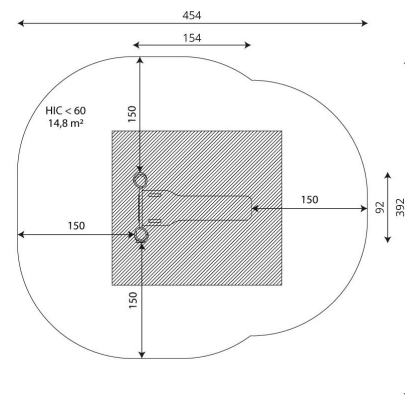

WIN PLAY WORKOUT RB2306

WORKOUT EQUIPMENT

Device Specifications	
Safety zone	14,8 m ²
Length	154 cm
Width	92 cm
Total height	92 cm
Free fall height	<60 cm
Age range	14+ years
In accordance with EN standard	16630:2015
Weight of the heaviest part [kg]	16
Dimension of the biggest part [cm]	142x4x150
Availability of spare parts	Yes

Minimal space

MATERIAL SPECIFICATION

- Construction made of Robinia - very durable acacia wood with a diameter of ~ 18 cm without sharp edges, resistant to weather conditions,
- Stainless steel handles,
- Stainless steel and/or galvanized steel screws,
- Aluminum plate with exercise instructions, screwed to HDPE,
- Seat made of durable, anti-slip and waterproof HPL plate.

ADDITIONAL COMMENTS

- device intended for public outdoor gyms;
- equipment has a certificate issued by an accredited entity or a declaration of conformity;
- no sharp edges or chinks that would pose a danger of jimmie the head, fingers or any other body parts;
- anchoring on flat surface, 80 cm deep;
- render is for reference only, the actual appearance of the equipment and its color may vary;

SURFACES

Due to the free fall height of the equipment, the EN 16630:2015 standard allows the following surfaces: turf/ soil (A,B,C), sand with minimal layer thickness of 30 cm (A,C), synthetic material approved for free fall of 0,60 m.