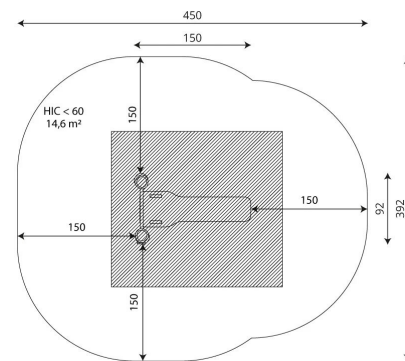

WIN PLAY WORKOUT RB2305

WORKOUT EQUIPMENT

Device Specifications	
Safety zone	14,6 m <sup>2</sup>
Length	150 cm
Width	92 cm
Total height	92 cm
Free fall height	<60 cm
Age range	14+ years
In accordance with EN standard	16630:2015
Weight of the heaviest part [kg]	16
Dimension of the biggest part [cm]	140x4x147
Availability of spare parts	Yes

Minimal space

MATERIAL SPECIFICATION

- Construction made of Robinia - very durable acacia wood with a diameter of ~ 18 cm without sharp edges, resistant to weather conditions,
- Stainless steel handles,
- Stainless steel and/or galvanized steel screws,
- Aluminum plate with exercise instructions, screwed to HDPE,
- Seat made of durable, anti-slip and waterproof HPL plate,

ADDITIONAL COMMENTS

- device intended for public outdoor gyms;
- equipment has a certificate issued by an accredited entity or a declaration of conformity;
- no sharp edges or chinks that would pose a danger of jimming the head, fingers or any other body parts;
- anchoring on flat surface, 80 cm deep;
- render is for reference only, the actual appearance of the equipment and its color may vary;

SURFACES

Due to the free fall height of the equipment, the EN 16630:2015 standard allows the following surfaces: turf/ soil (A,B,C), sand with minimal layer thickness of 30 cm (A,C), synthetic material approved for free fall of 0,60 m.