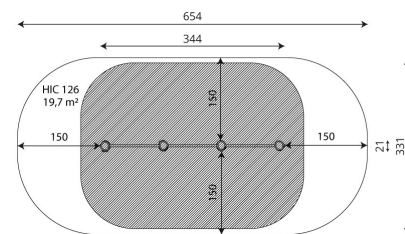

WIN PLAY WORKOUT RB2304

WORKOUT EQUIPMENT

Device Specifications	
Safety zone	19,7 m ²
Length	344 cm
Width	21 cm
Total height	148 cm
Free fall height	126 cm
Age range	14+ years
In accordance with EN standard	16630:2015
Weight of the heaviest part [kg]	56
Dimension of the biggest part [cm]	18x18x240
Availability of spare parts	Yes

Minimal space

MATERIAL SPECIFICATION

- Construction made of Robinia - very durable acacia wood with a diameter of ~ 22 cm without sharp edges, resistant to weather conditions,
- Stainless steel bars,
- Stainless steel and/or galvanized steel screws,
- Aluminum plate with exercise instructions, screwed to HDPE.

ADDITIONAL COMMENTS

- device intended for public outdoor gyms;
- equipment has a certificate issued by an accredited entity or a declaration of conformity;
- no sharp edges or chinks that would pose a danger of jimmings the head, fingers or any other body parts;
- anchoring on flat surface, 100 cm deep;
- render is for reference only, the actual appearance of the equipment and its color may vary;

SURFACES

Due to the free fall height of the equipment, the EN 16630:2015 standard allows the following surfaces: sand with minimal layer thickness of 30 cm (A,C), synthetic material approved for free fall of 1,26 m.