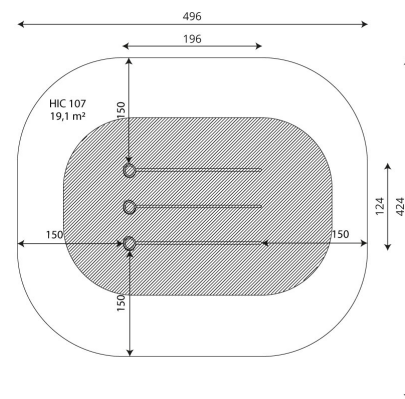

WIN PLAY WORKOUT RB2303

WORKOUT EQUIPMENT

Device Specifications	
Safety zone	19,1 m ²
Length	196 cm
Width	124 cm
Total height	126 cm
Free fall height	107 cm
Age range	14+ years
In accordance with EN standard	16630:2015
Weight of the heaviest part [kg]	20
Dimension of the biggest part [cm]	182x4x200
Availability of spare parts	Yes

Minimal space

MATERIAL SPECIFICATION

- Construction made of Robinia - very durable acacia wood with a diameter of ~ 18 cm without sharp edges, resistant to weather conditions,
- Stainless steel handles,
- Stainless steel and/or galvanized steel screws,
- Aluminum plate with exercise instructions, screwed to HDPE.

ADDITIONAL COMMENTS

- device intended for public outdoor gyms;
- equipment has a certificate issued by an accredited entity or a declaration of conformity;
- no sharp edges or chinks that would pose a danger of jimming the head, fingers or any other body parts;
- anchoring on flat surface, 80 cm deep;
- render is for reference only, the actual appearance of the equipment and its color may vary;

SURFACES

Due to the free fall height of the equipment, the EN 16630:2015 standard allows the following surfaces: sand with minimal layer thickness of 30 cm (A,C), synthetic material approved for free fall of 1,07 m.