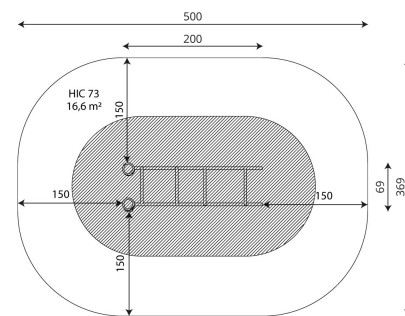

WIN PLAY WORKOUT RB2301

WORKOUT EQUIPMENT

Device Specifications	
Safety zone	16,6 m ²
Length	200 cm
Width	69 cm
Total height	73 cm
Free fall height	73 cm
Age range	14+ years
In accordance with EN standard	16630:2015
Weight of the heaviest part [kg]	25
Dimension of the biggest part [cm]	185x58x165
Availability of spare parts	Yes

Minimal space

MATERIAL SPECIFICATION

- Construction made of Robinia - very durable acacia wood with a diameter of ~ 18 cm without sharp edges, resistant to weather conditions,
- Stainless steel handles,
- Stainless steel and/or galvanized steel screws,
- Aluminum plate with exercise instructions, screwed to HDPE.

ADDITIONAL COMMENTS

- device intended for public outdoor gyms;
- equipment has a certificate issued by an accredited entity or a declaration of conformity;
- no sharp edges or chinks that would pose a danger of jimming the head, fingers or any other body parts;
- anchoring on flat surface, 80 cm deep;
- render is for reference only, the actual appearance of the equipment and its color may vary;

SURFACES

Due to the free fall height of the equipment, the EN 16630:2015 standard allows the following surfaces: turf/ soil (A,B,C), sand with minimal layer thickness of 30 cm (A,C), synthetic material approved for free fall of 0,73 m.