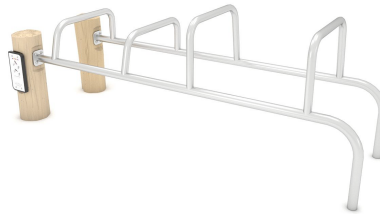

WIN PLAY WORKOUT RB2301

WORKOUT EQUIPMENT

Device Specifications	
Safety zone	16,6 m ²
Length	200 cm
Width	69 cm
Total height	73 cm
Free fall height	73 cm
Age range	14+ years
In accordance with EN standard	16630:2015
Weight of the heaviest part [kg]	25
Dimension of the biggest part [cm]	185x58x165
Availability of spare parts	Yes

Minimal space

MATERIAL SPECIFICATION

- Construction made of Robinia - very durable acacia wood with a diameter of ~ 18 cm without sharp edges, resistant to weather conditions,
- Stainless steel handles,
- Stainless steel and/or galvanized steel screws,
- Aluminum plate with exercise instructions, screwed to HDPE.

ADDITIONAL COMMENTS

- device intended for public outdoor gyms;
- equipment has a certificate issued by an accredited entity or a declaration of conformity;
- no sharp edges or chinks that would pose a danger of jimming the head, fingers or any other body parts;
- anchoring on flat surface, 80 cm deep;
- render is for reference only, the actual appearance of the equipment and its color may vary;

SURFACES

Due to the free fall height of the equipment, the EN 16630:2015 standard allows the following surfaces: turf/ soil (A,B,C), sand with minimal layer thickness of 30 cm (A,C), synthetic material approved for free fall of 0,73 m.