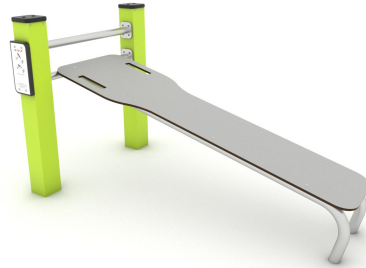

WIN PLAY WORKOUT 2305

WORKOUT EQUIPMENT

Minimal space

Device Specifications	
Safety zone	14,0 m ²
Lenght	146 cm
Width	82 cm
Total height	84 cm
Free fall height	<60 cm
Age range	14+ years
In accordance with EN standard	16630:2015
Weight of the heaviest part [kg]	16
Dimension of the biggest part [cm]	140x4x147
Availability of spare parts	Yes

MATERIAL SPECIFICATION

- 100 x 100 mm galvanized and powder coated or stainless steel construction,
- Stainless steel handles,
- Top of the construction secured with durable plastic caps,
- Stainless steel screws,
- Aluminum plate with exercise instructions, screwed to HDPE,
- Seat made of durable, anti-slip and waterproof HPL plate,

ADDITIONAL COMMENTS

- device intended for public outdoor gyms;
- equipment has a certificate issued by an accredited entity or a declaration of conformity;
- no sharp edges or chinks that would pose a danger of jimming the head, fingers or any other body parts;
- anchoring on flat surface, 80 cm deep;
- render is for reference only, the actual appearance of the equipment and its color may vary;

SURFACES

Due to the free fall height of the equipment, the EN 16630:2015 standard allows the following surfaces: turf/ soil (A,B,C), sand with minimal layer thickness of 30 cm (A,C), synthetic material approved for free fall of 0,60 m.