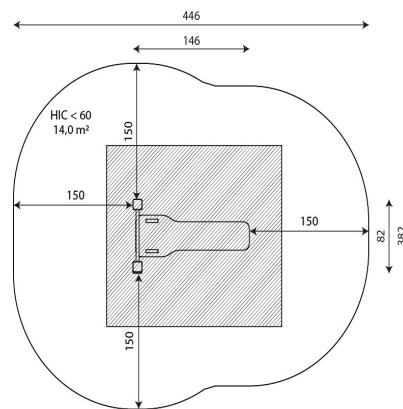

WIN PLAY WORKOUT 2305

WORKOUT EQUIPMENT

Minimal space

Device Specifications	
Safety zone	14,0 m ²
Lenght	146 cm
Width	82 cm
Total height	84 cm
Free fall height	<60 cm
Age range	14+ years
In accordance with EN standard	16630:2015
Weight of the heaviest part [kg]	16
Dimension of the biggest part [cm]	140x4x147
Availability of spare parts	Yes

MATERIAL SPECIFICATION

- 100 x 100 mm galvanized and powder coated or stainless steel construction,
- Stainless steel handles,
- Top of the construction secured with durable plastic caps,
- Stainless steel screws,
- Aluminum plate with exercise instructions, screwed to HDPE,
- Seat made of durable, anti-slip and waterproof HPL plate,

ADDITIONAL COMMENTS

- device intended for public outdoor gyms;
- equipment has a certificate issued by an accredited entity or a declaration of conformity;
- no sharp edges or chinks that would pose a danger of jimming the head, fingers or any other body parts;
- anchoring on flat surface, 80 cm deep;
- render is for reference only, the actual appearance of the equipment and its color may vary;

SURFACES

Due to the free fall height of the equipment, the EN 16630:2015 standard allows the following surfaces: turf/ soil (A,B,C), sand with minimal layer thickness of 30 cm (A,C), synthetic material approved for free fall of 0,60 m.