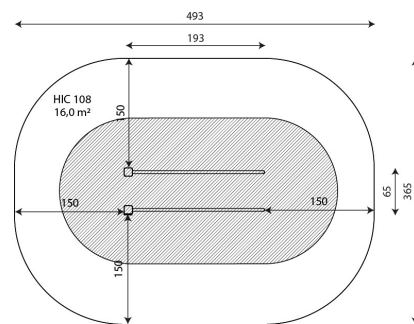

## WORKOUT EQUIPMENT

Win play

Device Specifications	
Safety zone	16,0 m <sup>2</sup>
Length	193 cm
Width	65 cm
Total height	118 cm
Free fall height	108 cm
Age range	14+ years
In accordance with EN standard	16630:2015
Weight of the heaviest part [kg]	20
Dimension of the biggest part [cm]	182x4x200
Availability of spare parts	Yes

Minimal space

## ADDITIONAL COMMENTS

- device intended for public outdoor gyms;
- equipment has a certificate issued by an accredited entity or a declaration of conformity;
- no sharp edges or chinks that would pose a danger of jimming the head, fingers or any other body parts;
- anchoring on flat surface, 80 cm deep;
- render is for reference only, the actual appearance of the equipment and its color may vary;

## SURFACES

Due to the free fall height of the equipment, the EN 16630:2015 standard allows the following surfaces: sand with minimal layer thickness of 30 cm (A,C), synthetic material approved for free fall of 1,08 m.