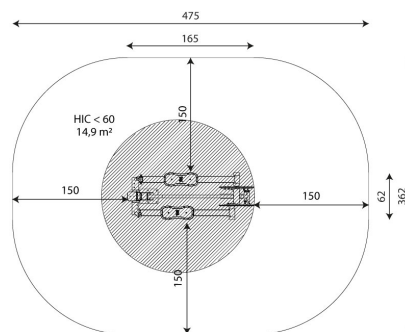

Product technical sheet

14+

< 140 kg

14,9 m2

Product data

Length	165 cm
Width	62 cm
Total height	167 cm
Age group	14+ years
Maximum weight of user	140 kg
Safety zone	14,9 m2
Free fall height	<60 cm
In accordance with norm EN	16630:2015
Weight of the heaviest part	18 kg
Dimensions of the largest part	41x19x141 cm
Availability of spare parts	YES
Installation time	1 h
Color options	

Data is subject to change without prior notice.

Winplay

Winplay