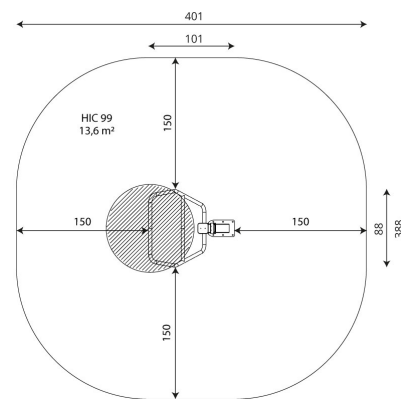

WIN PLAY FITNESS 1101

BAR

Device Specifications	
Safety zone	13,6 m <sup>2</sup>
Length	101 cm
Width	88 cm
Total height	199 cm
Free fall height	99 cm
Age are	14+
In accordance EN standards	16630:2015
Weight of the heaviest part [kg]	18 kg
Dimension of the biggest part [cm]	41x19x141
Availability of spare parts	Yes

Minimal space

MATERIAL SPECIFICATION

- 100 x 100 mm galvanized and powder coated or stainless steel construction,
- Top of the construction secured with durable plastic caps,
- Powder-galvanized and powder-coated steel or stainless steel bars,
- Stainless steel screws,
- Polycarbonate and HDPE phone holder,

ADDITIONAL COMMENTS

- device intended for public outdoor gyms;
- equipment has a certificate issued by an accredited entity or a declaration of conformity;
- no sharp edges or chinks that would pose a danger of jimming the head, fingers or any other body parts;
- anchoring on flat surface, 80/70 cm deep;
- render is for reference only, the actual appearance of the equipment and its color may vary;

SURFACES

Due to the free fall height of the equipment, the EN 16630:2015 standard allows the following surfaces: turf/ soil (A,B,C), sand with minimal layer thickness of 30 cm (A,C), synthetic material approved for free fall of 0,99 m.