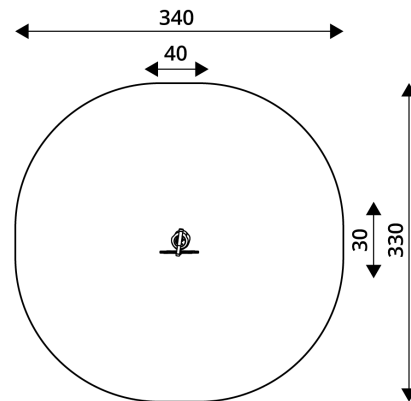

## WIN PLAY ROBINIA RB1346

PLAYGROUND EQUIPMENT

Device Specifications	
Safety zone	9,3 m <sup>2</sup>
Length	40 cm
Width	30 cm
Total height	112 cm
Free fall height	< 60 cm
Age range	1-8 years
In accordance with EN standards	1176-1:2017
Weight of the heaviest part [kg]	35 kg
Dimension of the biggest part [cm]	150x18x18
Availability of spare parts	Yes

Minimal space

## MATERIAL SPECIFICATION

- Construction made of Robinia - very durable acacia wood with a diameter of ~ 18 cm without sharp edges, resistant to weather conditions,
- Telescope made of stainless steel and HDPE plate, resistant to weather conditions,
- Rudder made of HDPE plate, resistant to weather conditions,
- Stainless steel and/or galvanized steel screws,

## SURFACES

Due to the free fall height of the equipment, the EN 1176-1:2017 standard allows the following surfaces: turf/ soil (A,B,C), sand with minimal layer thickness of 30 cm (A,C), synthetic material approved for free fall of 0,60 m