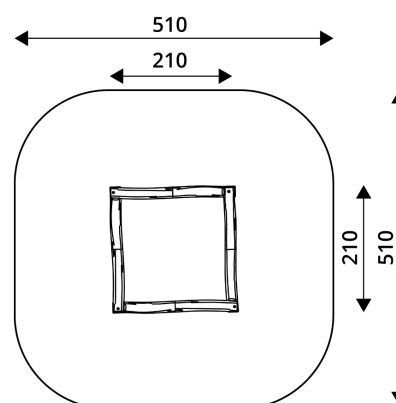

WIN PLAY ROBINIA RB1331

PLAYGROUND EQUIPMENT

Device Specifications	
Safety zone	24 m ²
Length	210 cm
Width	210 cm
Total height	20 cm
Free fall height	< 60 cm
Age range	1-12 years
In accordance with EN standards	1176-1:2017
Weight of the heaviest part [kg]	49 kg
Dimension of the biggest part [cm]	210x18x18
Availability of spare parts	Yes

Minimal space

MATERIAL SPECIFICATION

- Construction made of Robinia - very durable acacia wood with a diameter of ~ 18 cm without sharp edges, resistant to weather conditions,
- Stainless steel and/or galvanized steel screws.

ADDITIONAL COMMENTS

- equipment intended for public playgrounds,
- equipment has a certificate issued by an accredited entity or a declaration of conformity;
- no sharp edges or chinks that would pose a danger of jimmieing the head, fingers or any other body parts;
- anchoring on flat surface, 80/70/60 cm deep;
- render is for reference only, the actual appearance of the equipment and its color may vary;

SURFACES

Due to the free fall height of the equipment, the EN 1176-1:2017 standard allows the following surfaces: turf/ soil (A,B,C), sand with minimal layer thickness of 30 cm (A,C), synthetic material approved for free fall of 0,60 m